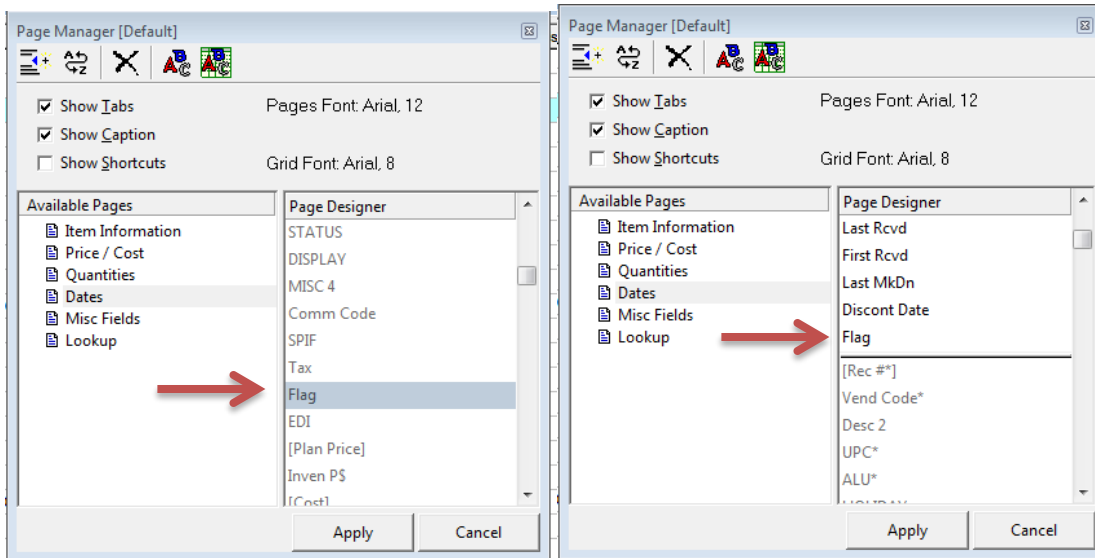

2. Locate the Flag field and double click it to send it up above the line.