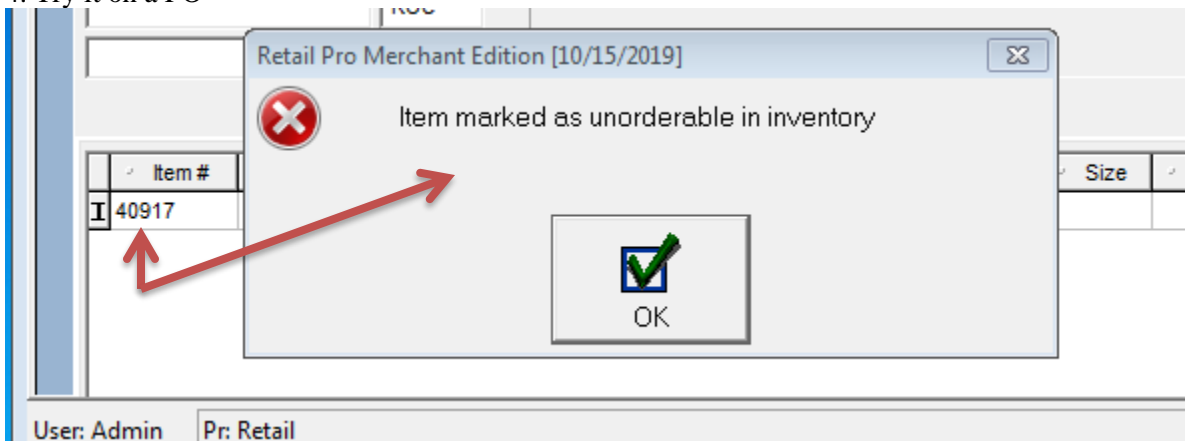

3. Edit the field to “Unorderable”

ch: Inventory [ROC]

Item #	DCS	Desc 1	Attr	Last Sold	Size	Last Rcvd	First Rcvd	Last MKDn	Discont Date	Flag
8	IA	SMALL GLASS/METAL VASE	SAGE	2/28/2019		1/7/2019	1/7/2019	4/1/2019		Unorderable
9	IA	LRG GLASS/METAL VASE		3/16/2019		1/7/2019	1/7/2019	4/1/2019		Unorderable
10	BJ	CUFF BRACELET DIAMOND SHAPES		12/13/2018		2/23/2018	2/23/2018	4/1/2019		Unorderable
11	OP	ENGLISH GARDEN HB SWIVEL CLUB	DG-G4E	9/15/2018		8/9/2018	8/9/2018	4/1/2019		Unorderable
12	OP	MODULAR R END COVER		3/29/2018	32X40	12/6/2018	3/2/2018	4/1/2019		Unorderable
13	IA	NK RADA OIL ON CANVAS		3/15/2019		1/7/2019	1/7/2019	4/1/2019		Unorderable
14	IA	SM GLASS STOPPER VASE		3/1/2019	SMALL	1/7/2019	1/7/2019	4/1/2019		Unorderable

4. Try it on a PO